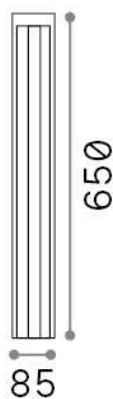

General info

Outdoor - Floor lamps

Ean	8021696294001
Item	KURT PT COFFEE 4000K
Installation	Floor lamps
Guarantee	5 years
Gross weight	2.2 kg
Volume	0.006002 m ³

Technical info

Net weight	1.93 kg
Insulation class	I
Protection index	IP54
Compliance	CE
Operating temperature	-15° ~ +45 °C
Full load efficiency	X
Dimmer	NO, On-Off
Power output	100-240 V AC 50/60 Hz
Power supply	In-built, included NO, electronic

Source info

Integrated source	Integrated LED module
Repleaceable source	No
Power	12 W
Emission	Direct Asymmetrical
Max consupcion	max 12,00 W
Features LED	LED COB
CCT LED	4000 K
Duration LED (t. 25°C)	30000 h
CRI	> 80
SDCM	3
Light beam	-
Light beam flux	1250 lm
Useful light flux	250 lm
Photobiological risk	1